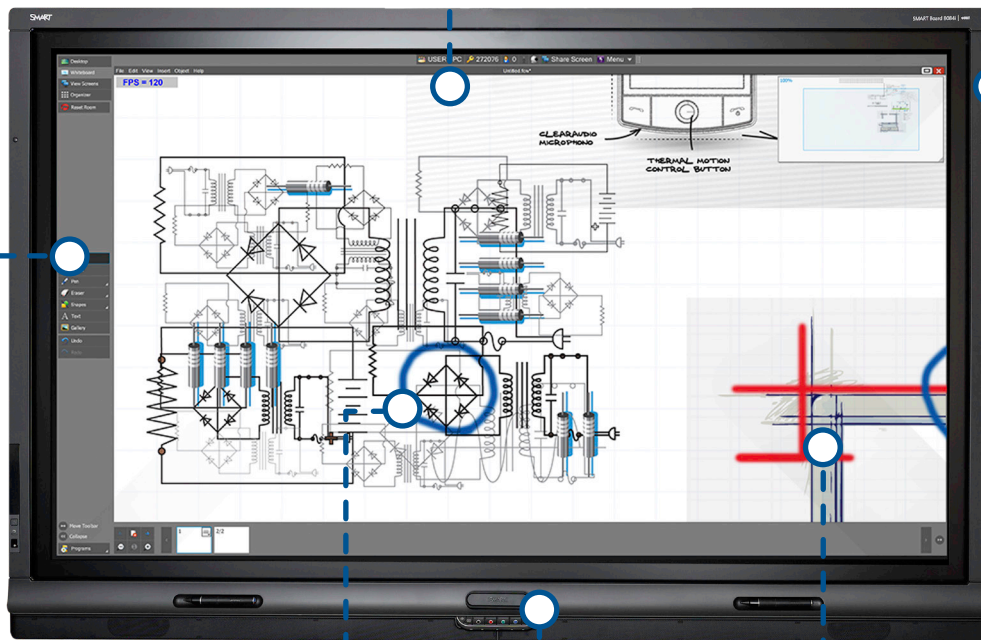

SMART Board® 8000 series interactive flat panel

SMART
Inspired Collaboration™

The 8000 series are e-LED LCD flat panel displays that range in size to accommodate any environment and include a premium interactive experience. Their stunning visuals offer the richest experience to create, share and interact with digital content.

Touch-enabled, e-LED LCD display

A durable, high quality display that uses smooth, anti-glare glass to create an optimal touch experience. 4K ultra HD resolution is available with the 8084i model.

Presence detection

The display automatically turns on when people are nearby and turns off when no movement is detected.

SMART Meeting Pro 4.0 software (included)

This powerful software enables you to collaborate in the 4th dimension by interacting with digital content. You can also work in the Unbound Workspace, a virtually unlimited collaboration workspace that makes it easy to work with large amounts of visual data without getting lost.

SMART Ink 1.5

SMART Ink automatically enables you to write in any application window.

Touch gestures

Zoom, flick and rotate objects easily – the 8000 series supports touch gestures like those used in the Microsoft Windows 7 operating system.

Multi-tool, multi-touch

Work naturally by using touch gestures to write and manipulate content or simply pick up a pen or eraser. Two people can interact with content simultaneously.