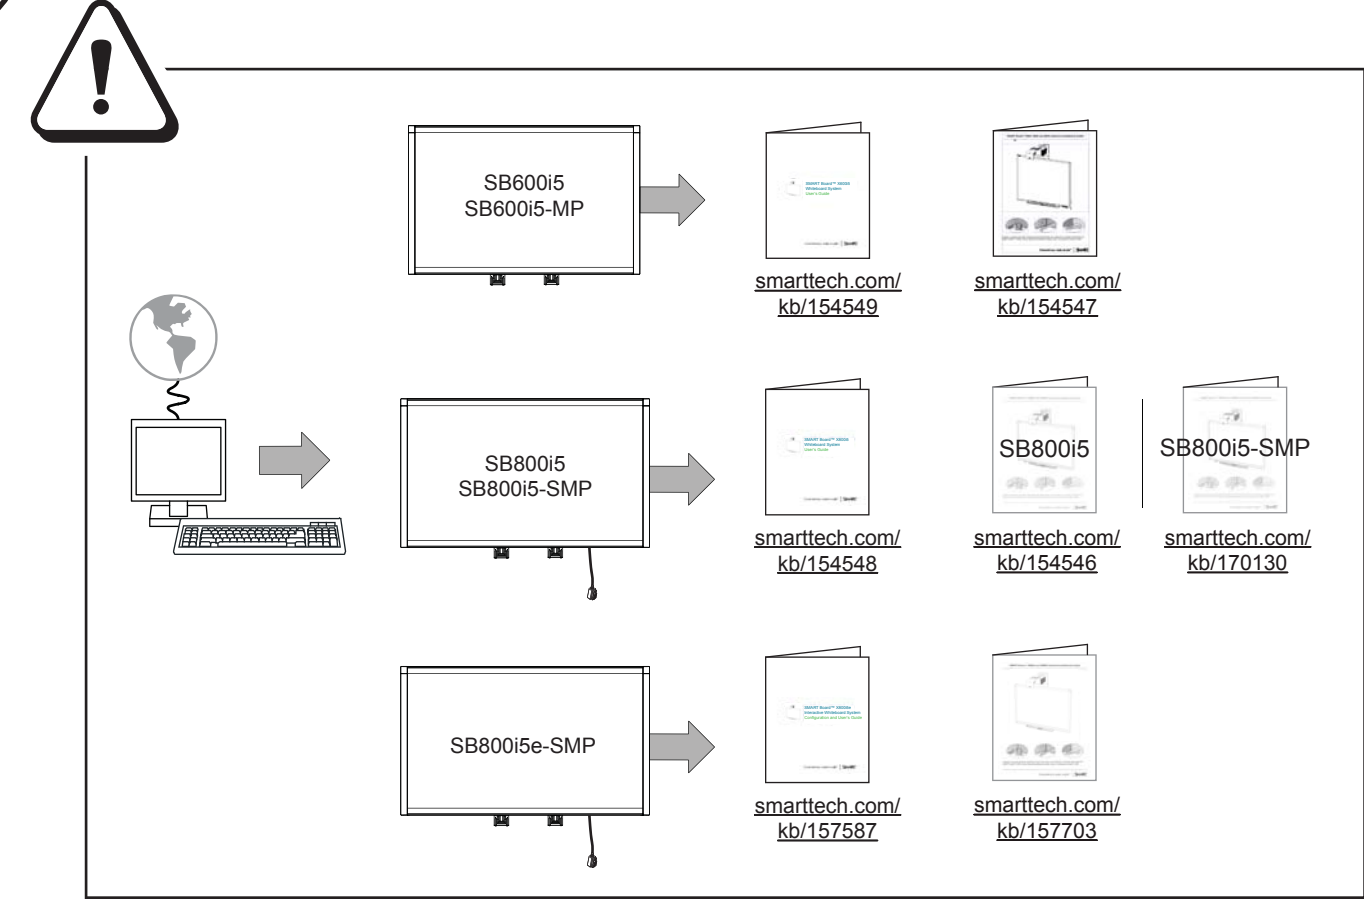

Ceiling

≥ 3" (7.6 cm)

= 17 1/8" (43.5 cm)

≤ 3.5" (8.9 cm)

= 78 1/2" (199.4 cm)

= 78 1/2" (199 cm)

≥ 40" (101.6 cm)
SB660/SB680/SB880
≥ 50" (127 cm)
SB685/SB690/SB885

+ 5.5" (14 cm)

≥ 98 5/8" (250.5 cm)