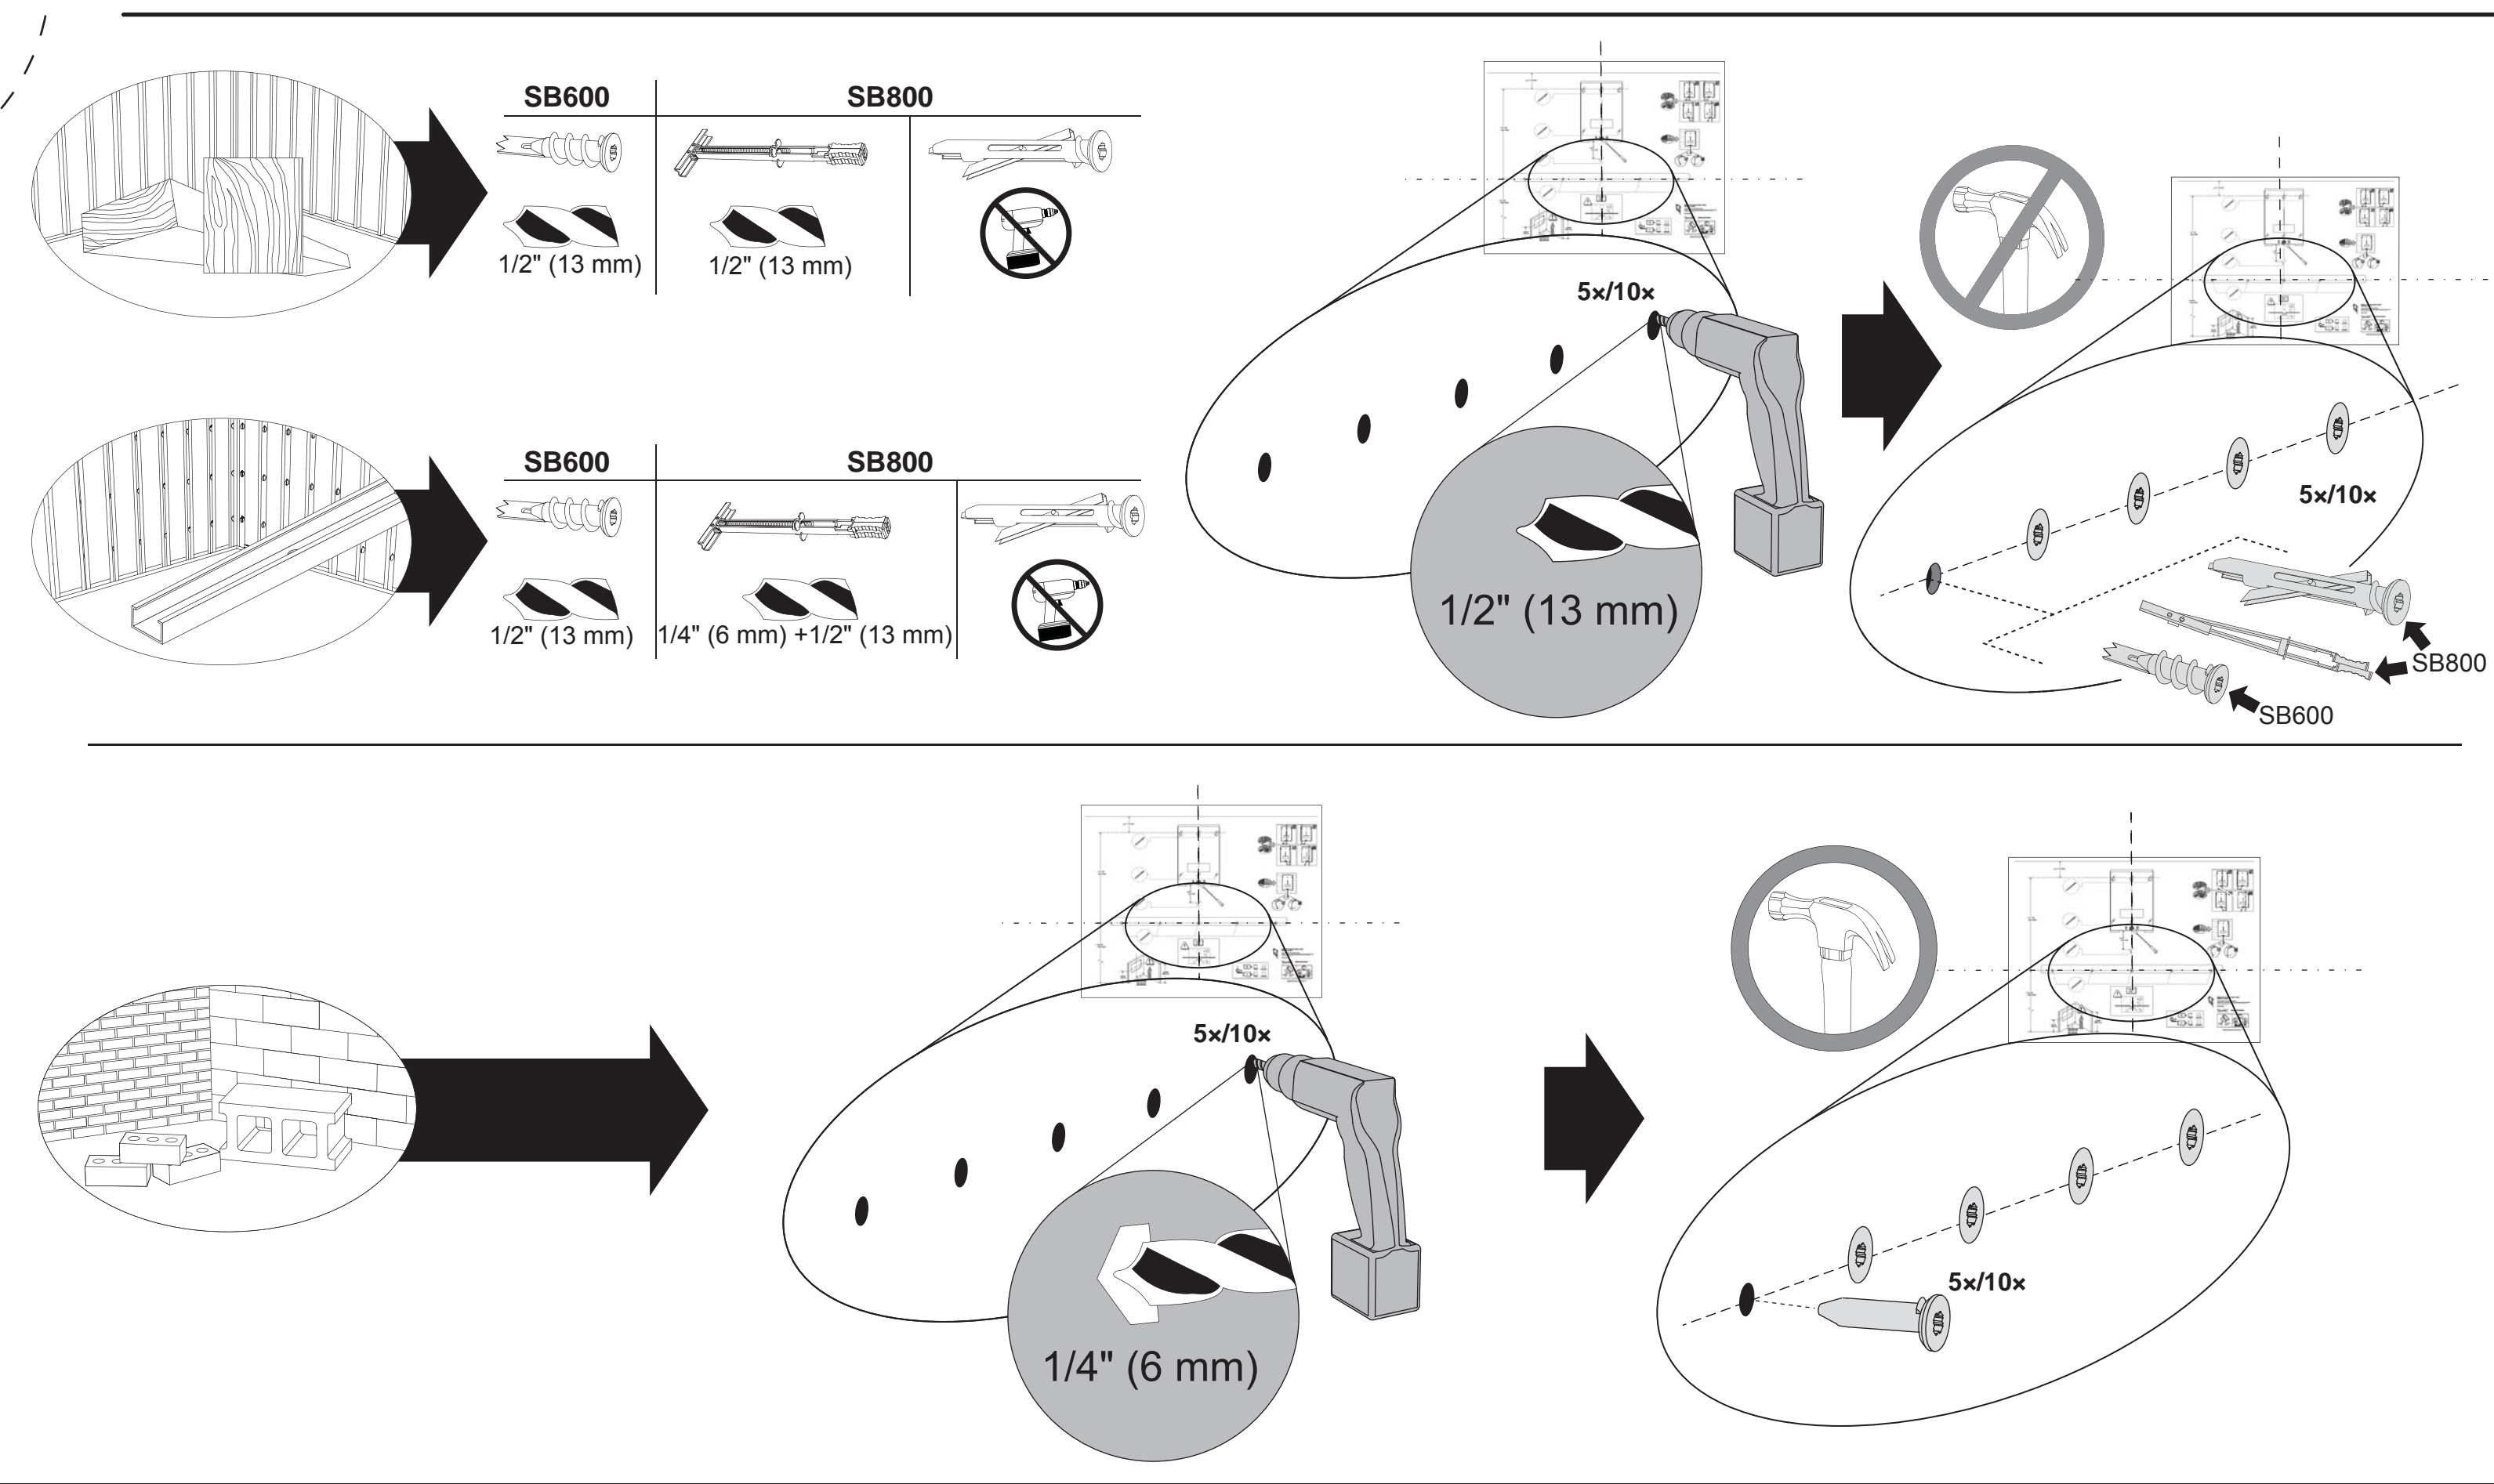

Ceiling

≥ 3" (7.6 cm)

= 17 1/8" (43.5 cm)

≤ 3.5" (8.9 cm)

= 78 1/2" (199.4 cm)

= 78 1/2" (199 cm)

≥ 40" (101.6 cm)
SB660/SB680/SB880
≥ 50" (127 cm)
SB685/SB690/SB885

+ 5.5" (14 cm)

≥ 98 5/8" (250.5 cm)

SMART UF75 or SMART UF75w projector system installation template

1016936 Rev 01