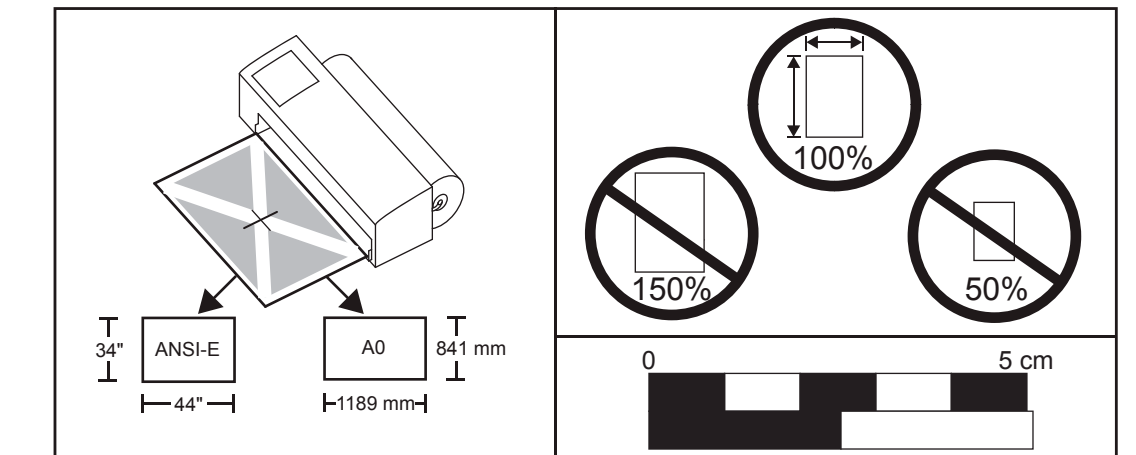

SMART UF75 or SMART UF75w projector system installation template

1016936 Rev 01