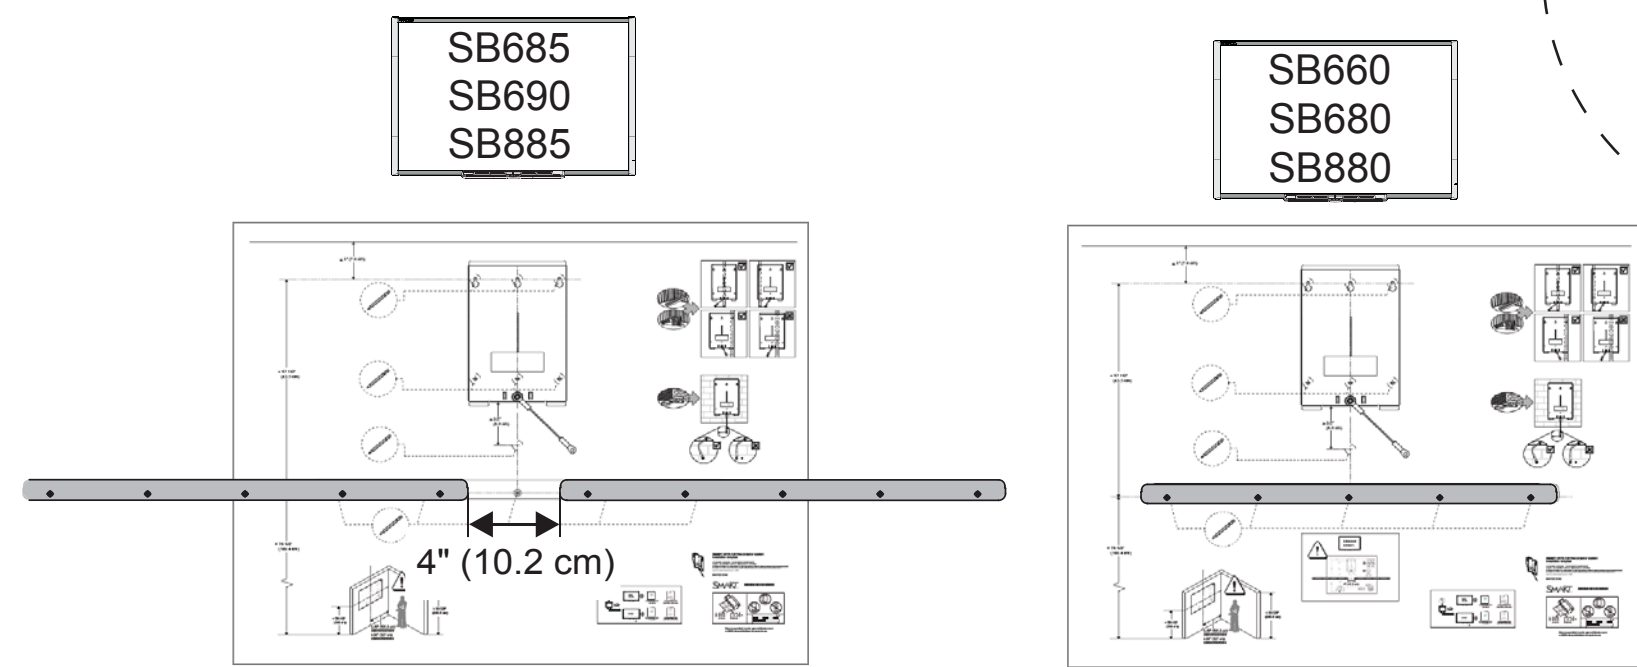

Ceiling

≥ 3" (7.6 cm)

= 17 1/8" (43.5 cm)

≤ 3.5" (8.9 cm)

= 78 1/2" (199.4 cm)

= 78 1/2" (199 cm)

≥ 40" (101.6 cm)
SB660/SB680/SB880
≥ 50" (127 cm)
SB685/SB690/SB885

+ 5.5" (14 cm)

≥ 98 5/8" (250.5 cm)