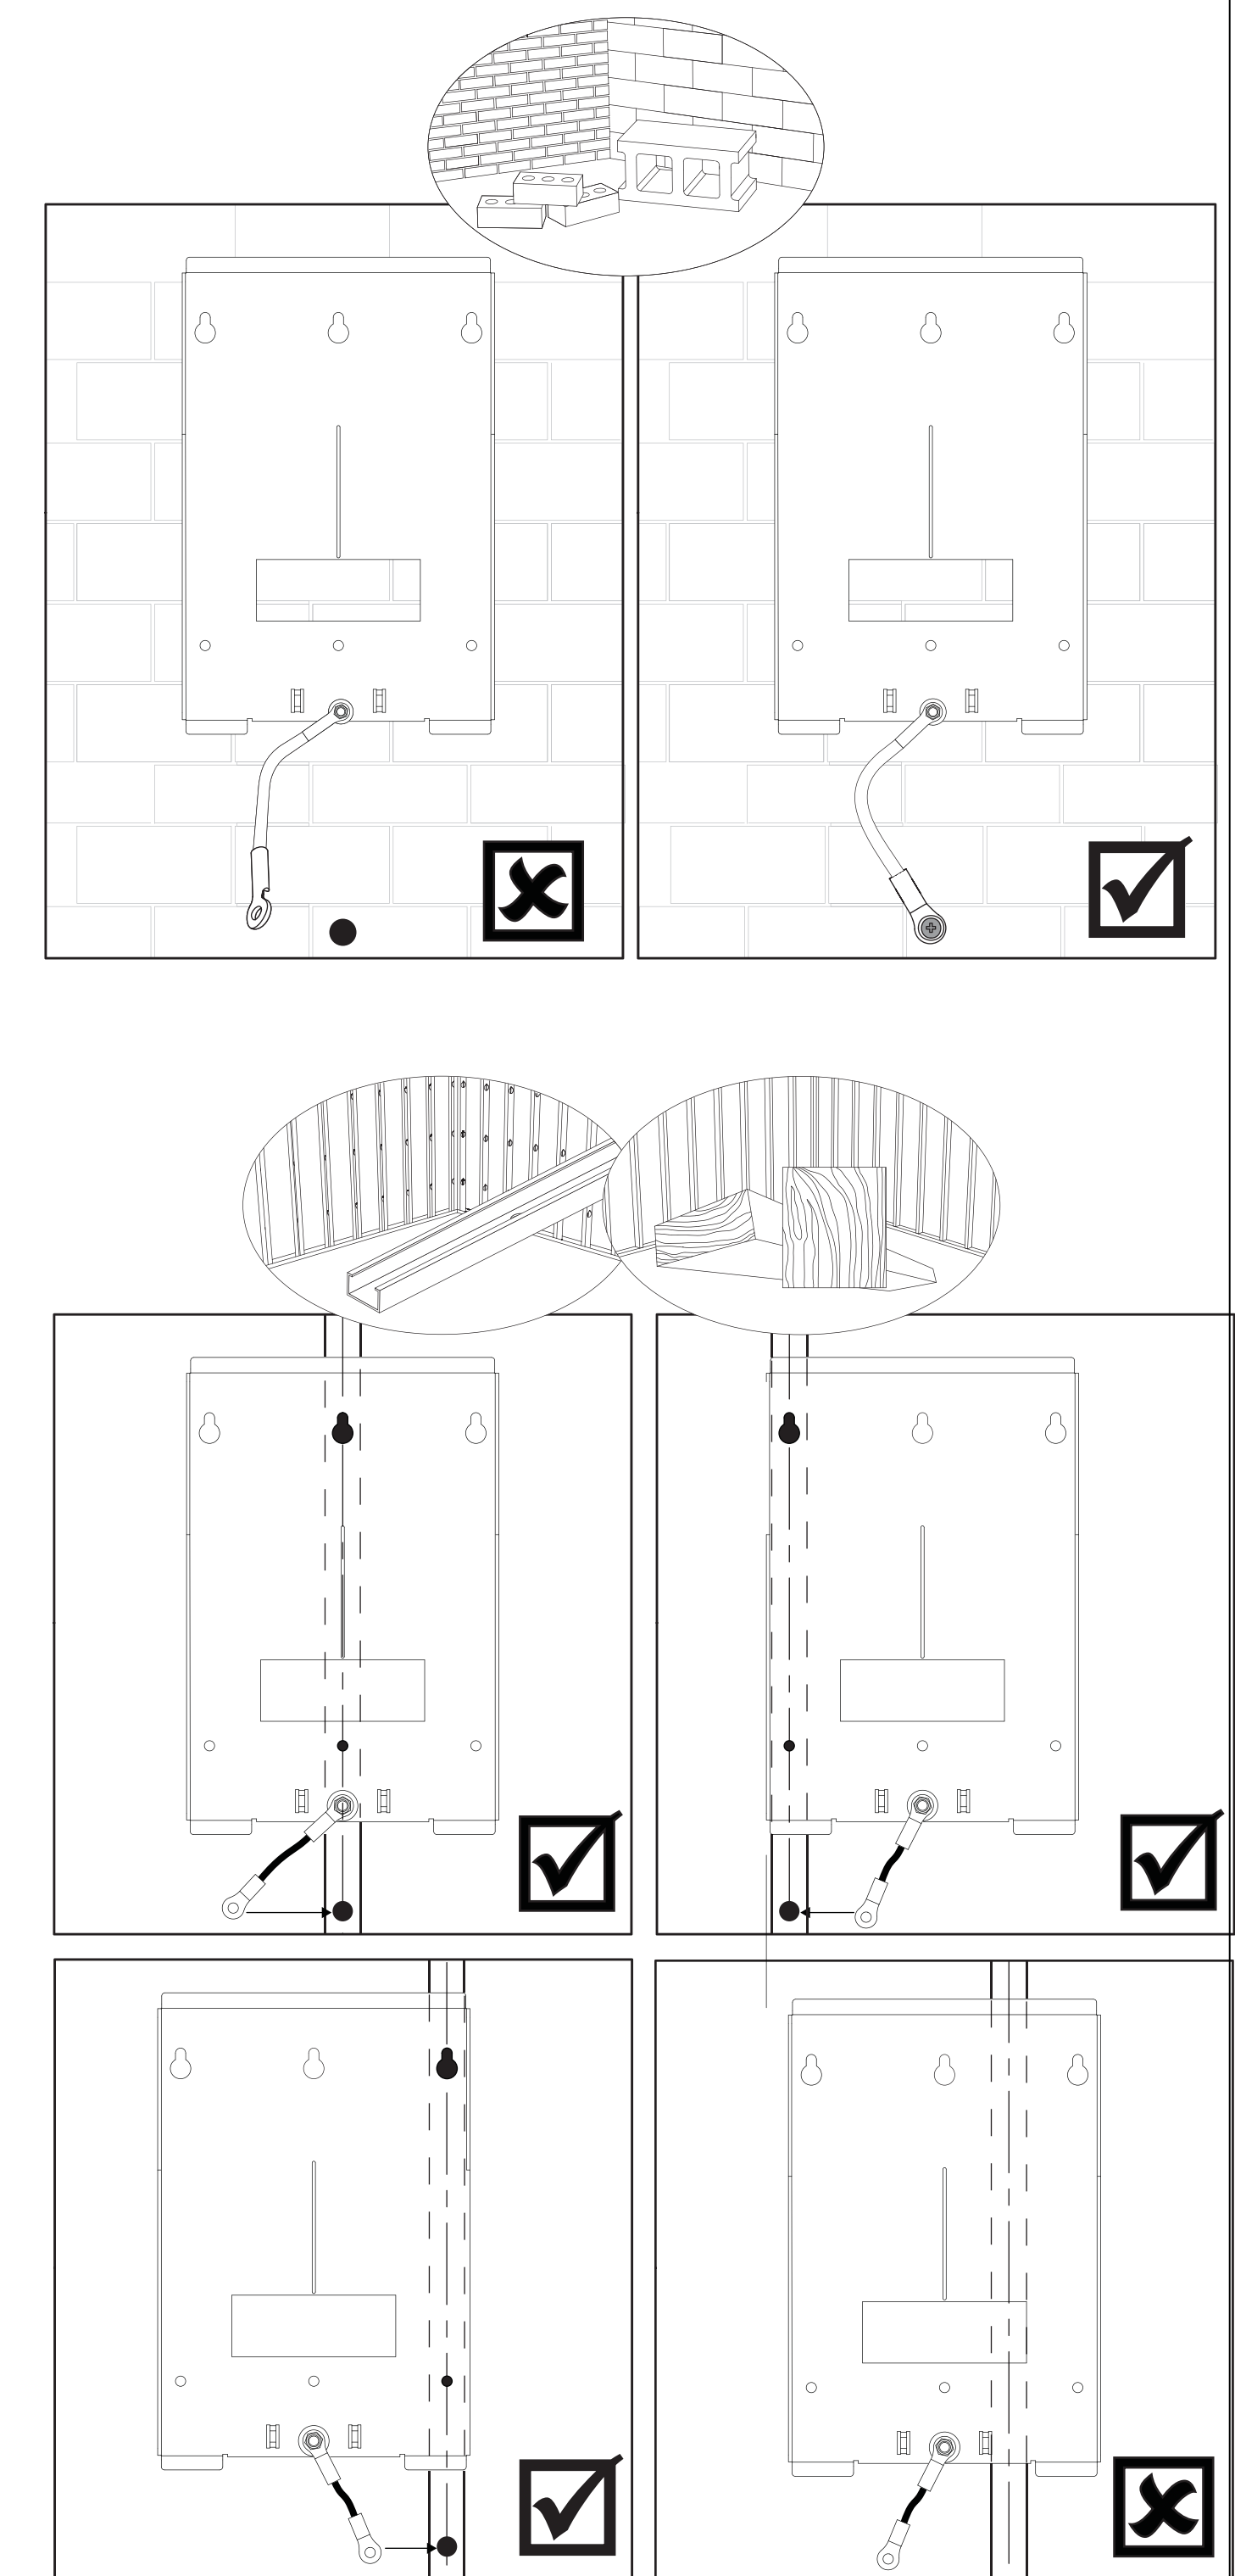

Ceiling

≥ 3" (7.6 cm)

= 17 1/8" (43.5 cm)

≤ 3.5" (8.9 cm)

= 78 1/2" (199.4 cm)

= 78 1/2" (199 cm)

≥ 40" (101.6 cm)
SB660/SB680/SB880
≥ 50" (127 cm)
SB685/SB690/SB885

+ 5.5" (14 cm)

≥ 98 5/8" (250.5 cm)

SMART UF75 or SMART UF75w projector system installation template

1016936 Rev 01