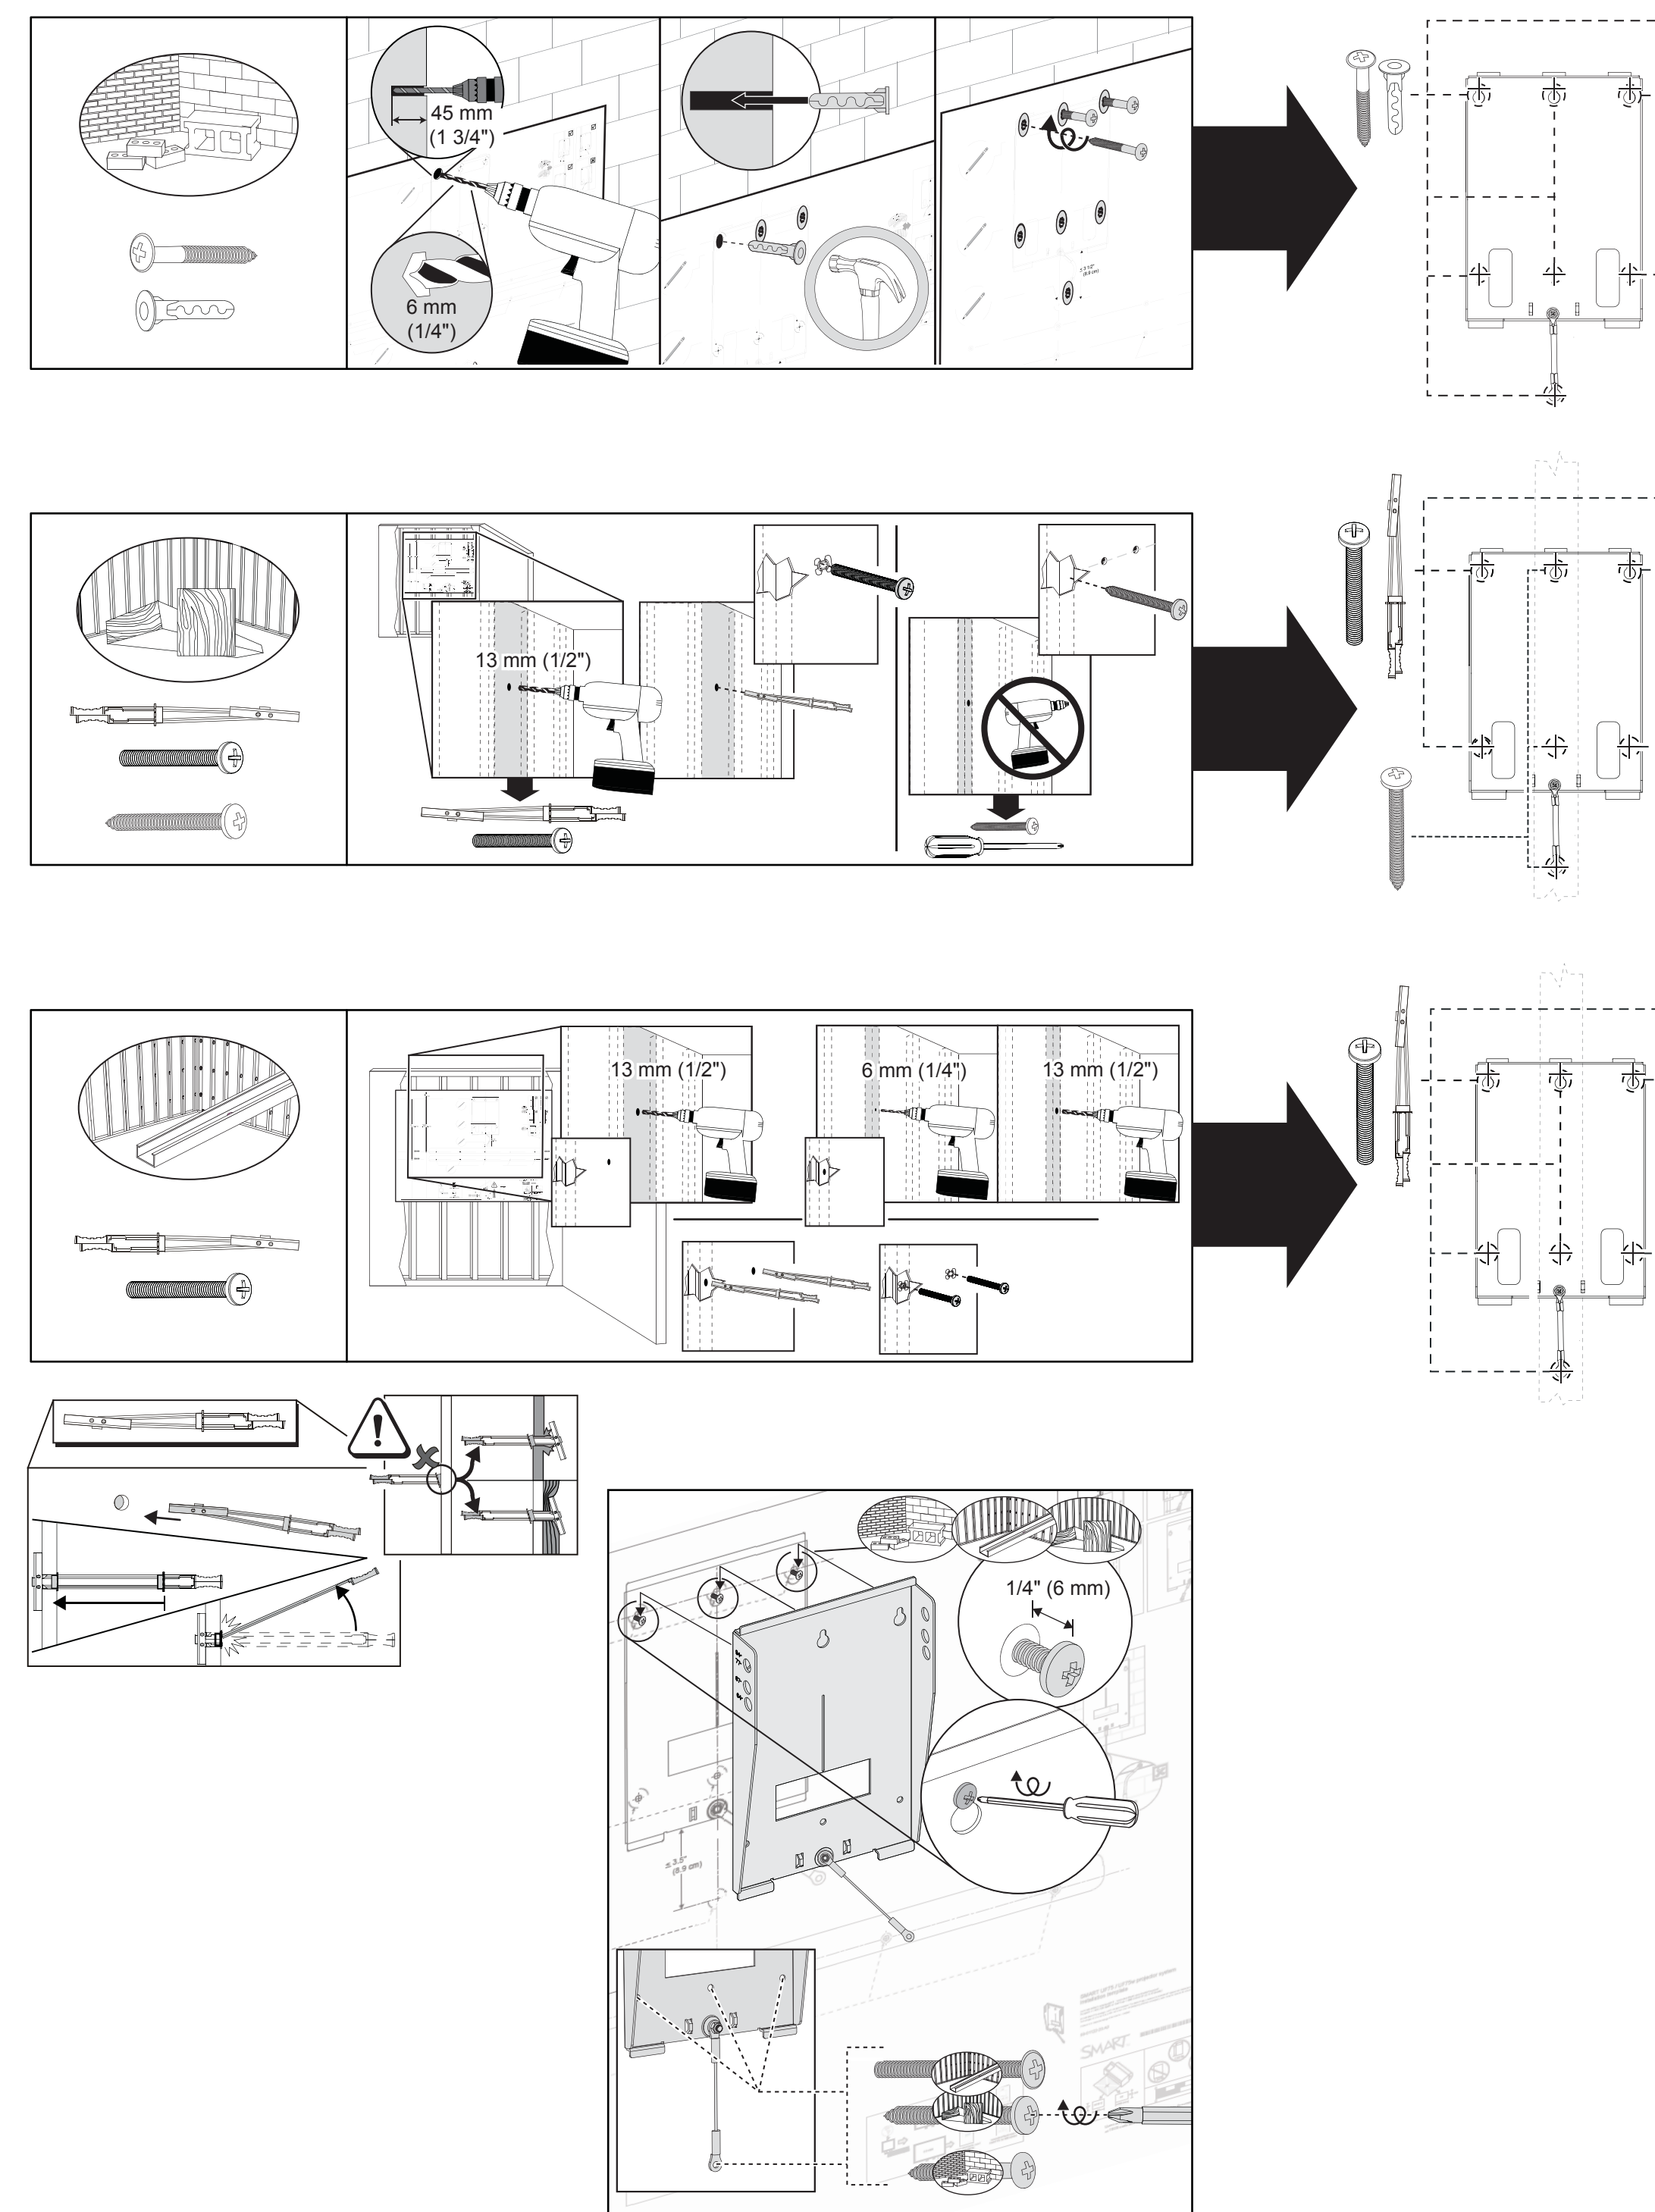

Ceiling

≥ 3" (7.6 cm)

= 17 1/8" (43.5 cm)

≤ 3.5" (8.9 cm)

= 78 1/2" (199.4 cm)

= 78 1/2" (199 cm)

≥ 40" (101.6 cm)
SB660/SB680/SB880
≥ 50" (127 cm)
SB685/SB690/SB885

+ 5.5" (14 cm)

≥ 98 5/8" (250.5 cm)

SMART UF75 or SMART UF75w projector system installation template

1016936 Rev 01