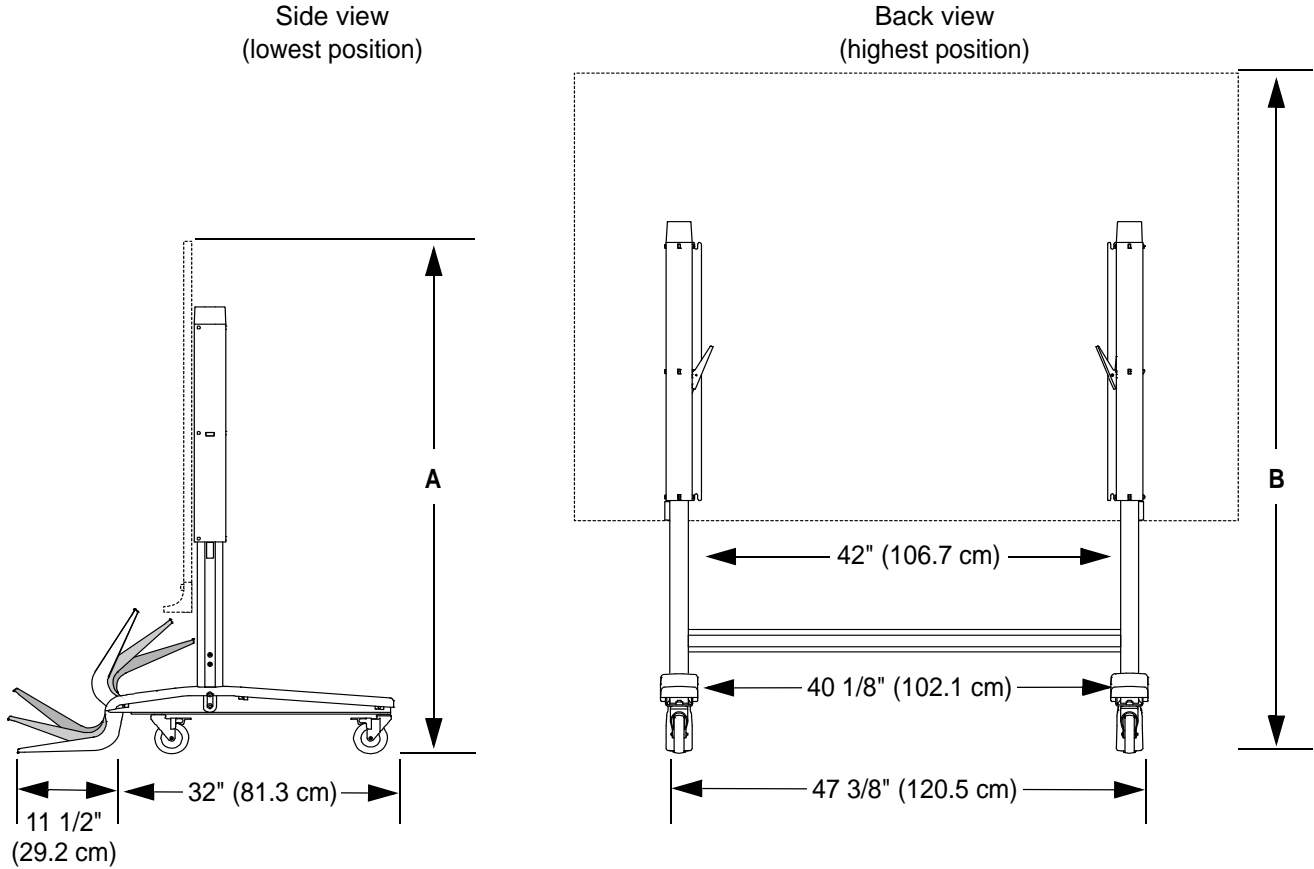

Anti-tip feet raised
(Fully extended height) 47 3/8" W x 69 5/8" H x 33 3/8" D
(120.5 cm x 176.8 cm x 84.8 cm)

Weight 49 lb. (22.2 kg)

Shipping size

1 unit 51" W x 12 3/4" H x 9 1/4" D
(129.5 cm x 32.4 cm x 23.5 cm)

i NOTE

Go to smarttech.com/support to find your interactive whiteboard's specifications.

Extraordinary made simple™

SMART™

SPECIFICATIONS

Mobile floor stand for 64"– 87" SMART Board interactive whiteboards – Model FS-SB/FS-SB660

Standard features

Height adjustment	Adjustment in eight 2" (5.1 cm) increments
System stability	The mobile floor stand is equipped with four 4" (10 cm) locking casters and two anti-tip feet compliant with CSA safety requirements. The wide footprint and reinforced steel frame provide excellent stability for writing on or touching your interactive product.
Mobility	The self-contained system rolls on 4" (10 cm) heavy-duty, non-marking, locking casters.
Security	Height-adjustable mount automatically locks in position
Warranty	One-year limited warranty
Safety standards	CSA certified
SMART order number	FS-SB Mobile floor stand for 77" – 87" SMART Board interactive whiteboards FS-SB660 Mobile floor stand for SMART Board 660 interactive whiteboards

SPECIFICATIONS

Mobile floor stand for 64"– 87" SMART Board interactive whiteboards – Model FS-SB/FS-SB660

Physical dimensions

A

B

Model	Minimum height	Maximum height
SBM680/SBM685	68 1/4" (174 cm)	82 1/4" (209.5 cm)
SB680/SB685	68" (172.7 cm)	82" (208.3 cm)
SB880/SB885	68 7/8" (174.9 cm)	82 7/8" (210.5 cm)
SB660	64 1/8" (162.9 cm)	78 1/8" (198.4 cm)