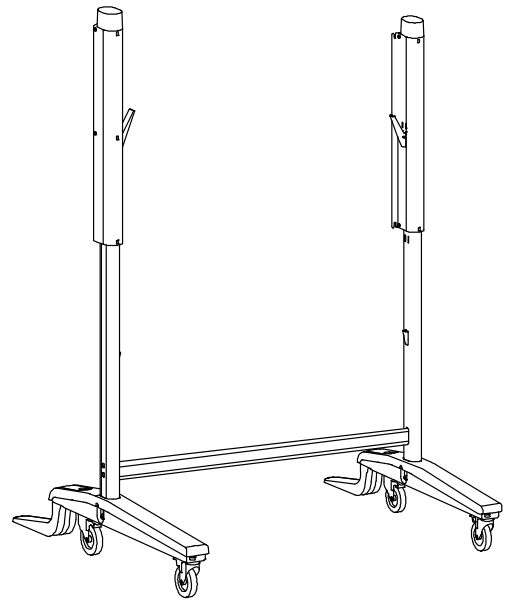

PLEASE THINK BEFORE YOU PRINT

Specifications

Mobile floor stand for 64"– 87" SMART Board® interactive whiteboards

Model FS-SB/FS-SB660

Physical specifications

Size

Anti-tip feet lowered
(Fully extended height) 47 3/8" W x 69 5/8" H x 43 1/2" D
(120.5 cm x 176.8 cm x 110.5 cm)

Anti-tip feet raised
(Fully extended height) 47 3/8" W x 69 5/8" H x 33 3/8" D
(120.5 cm x 176.8 cm x 84.8 cm)

Weight 49 lb. (22.2 kg)

Shipping size

1 unit 51" W x 12 3/4" H x 9 1/4" D
(129.5 cm x 32.4 cm x 23.5 cm)

15 units on pallet 52" W x 43" H x 48" D
(132.1 cm x 109.2 cm x 121.9 cm)

Shipping weight

1 unit 60 lb. (27.2 kg)

15 units on pallet 920 lb. (417.3 kg)

All dimensions +/- 1/8" (0.3 cm). All weights +/- 2 lb. (0.9 kg)

i NOTE

Go to smarttech.com/support to find your interactive whiteboard's specifications.

Extraordinary made simple™

SMART™