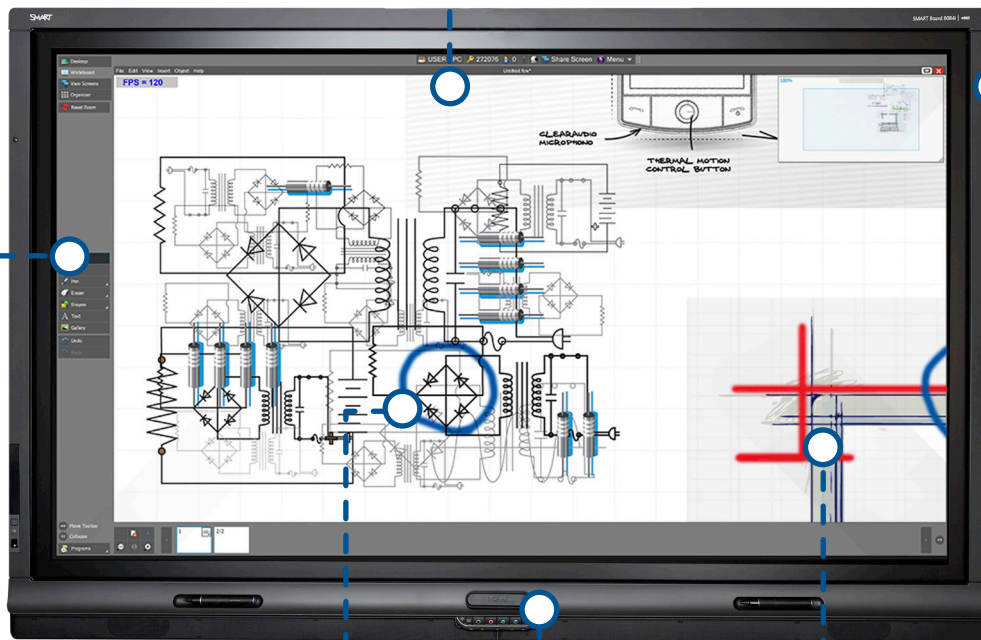

SMART Board® 8000 series interactive flat panel

SMART
Inspired Collaboration™

The 8000 series are e-LED LCD flat panel displays that range in size to accommodate any environment and include a premium interactive experience. Their stunning visuals offer the richest experience to create, share and interact with digital content.

Touch-enabled, e-LED LCD display

A durable, high quality display that uses smooth, anti-glare glass to create an optimal touch experience. 4K ultra HD resolution is available with the 8084i model.

Presence detection

The display automatically turns on when people are nearby and turns off when no movement is detected.

SMART Meeting Pro 4.0 software (included)

This powerful software enables you to collaborate in the 4th dimension by interacting with digital content. You can also work in the Unbound Workspace, a virtually unlimited collaboration workspace that makes it easy to work with large amounts of visual data without getting lost.

Multi-tool, multi-touch

Work naturally by using touch gestures to write and manipulate content or simply pick up a pen or eraser. Two people can interact with content simultaneously.

Key Features

Touch-enabled e-LED LCD display