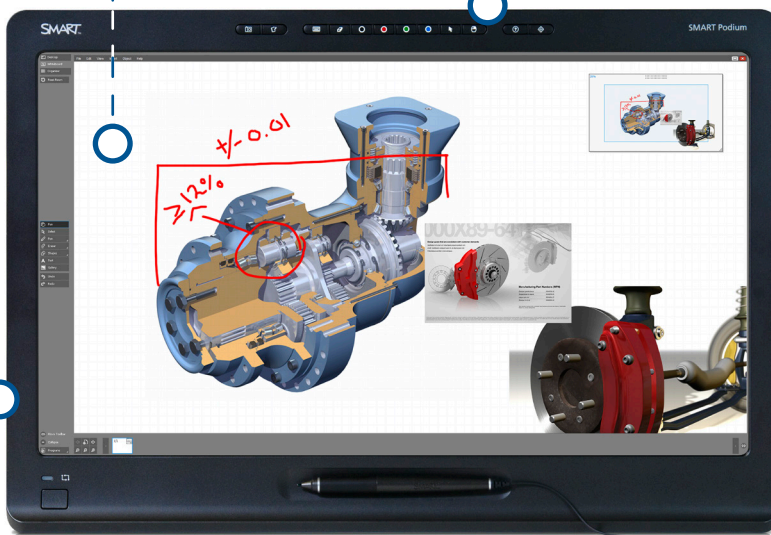

SMART Podium™ interactive pen display

SMART
Inspired Collaboration™

Whether you're presenting to a group in a large meeting room or collaborating with colleagues from their home offices, the SMART Podium display makes the experience interactive and engaging. You can interact with digital content and write on the pen display's surface whilst projecting the content onto a large screen or SMART Board® interactive display.

Widescreen display

A 16:9 widescreen resolution and flexible scaling options enable you to display and manipulate high-definition visuals.

Illuminated console buttons

Access common functions, such as the eraser and mouse, open SMART Meeting Pro™ software and launch the On-Screen Keyboard. The buttons light up in low light for easy viewing.

High-speed USB 2.0 ports

Easily connect multimedia devices to the three accessible ports.

Elegant, user-friendly design

The sleek profile and slim bezel complement any workspace. You can conveniently control your computer from the display and comfortably write over any application with the battery-free tethered pen. And the smooth tilt stand allows you to adjust the position of the pen display so that it's easier for you to make notes.

SMART Meeting Pro™ 4.0 software (included)

This powerful software enables you to collaborate in the 4th dimension by interacting with digital content. You can also work in the Unbound Workspace, a virtually unlimited collaboration space that makes it easy to interact with large amounts of visual data without getting lost.