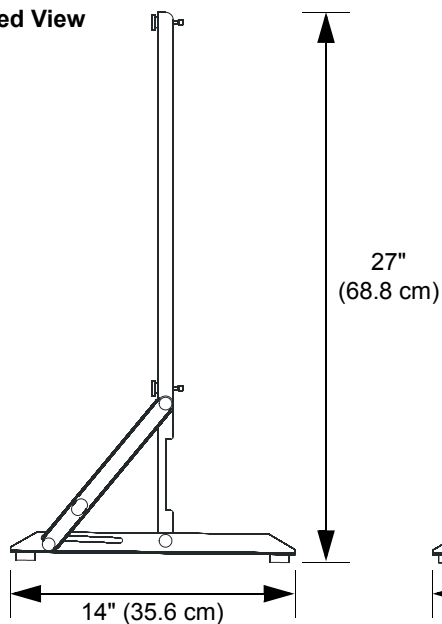

Table Stand for the SMART Board™ 640 Interactive Whiteboard

Specifications – Model TS640

Physical Specifications

Size (Open)	14" W × 27" H × 1 7/8" D (35.6 cm × 68.6 cm × 4.8 cm)
Size (Closed)	33 5/8" × 1 5/8" H × 1 7/8" D (85.4 cm × 4.3 cm × 4.8 cm)
Weight of Two Brackets	8 lb. (3.6 kg)
Shipping Weight	10 lb. (4.5 kg)
Shipping Size	36" W × 5" H × 3" D (91.4 cm × 12.7 cm × 7.6 cm)

Table stand shown with the 640 interactive whiteboard (not included)

All dimensions +/- 1/8" (3.2 mm). All weights +/- 2 lb. (0.9 kg).

Standard Features

Construction	Powder coated aluminum. Anti-skid rubber feet protect table surface from scratches.
Assembly	Mounts to a SMART Board 640 interactive whiteboard using thumbscrews. No tools required.
Storage	Fits in the 640 carrying bag or hard shipping case.

Dimensions

Installed View

Side View

Shipped View

SMART Order Number

TS640	Table stand for the SMART Board 640 interactive whiteboard
CB6	Firm sided carrying bag for the 640 (not included) and the TS640 (not included)
CBJ-640	Padded carrying bag for the 640 (not included) and the TS640 (not included)
HSCJ-640	Hard shipping case for the 640 (not included) and the TS640 (not included)
SB640CT	SMART Board 640 interactive whiteboard, TS640 table stand and CB6 firm sided carrying bag