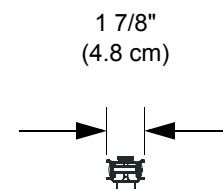

Table Stand for the SMART Board™ 640 Interactive Whiteboard

Specifications – Model TS640

Physical Specifications

Size (Open)	14" W × 27" H × 1 7/8" D (35.6 cm × 68.6 cm × 4.8 cm)
Size (Closed)	33 5/8" × 1 5/8" H × 1 7/8" D (85.4 cm × 4.3 cm × 4.8 cm)
Weight of Two Brackets	8 lb. (3.6 kg)
Shipping Weight	10 lb. (4.5 kg)
Shipping Size	36" W × 5" H × 3" D (91.4 cm × 12.7 cm × 7.6 cm)

Table stand shown with the 640 interactive whiteboard (not included)

All dimensions +/- 1/8" (3.2 mm). All weights +/- 2 lb. (0.9 kg).

Standard Features

Construction	Powder coated aluminum. Anti-skid rubber feet protect table surface from scratches.
Assembly	Mounts to a SMART Board 640 interactive whiteboard using thumbscrews. No tools required.
Storage	Fits in the 640 carrying bag or hard shipping case.

Dimensions

Installed View

Side View

Shipped View

SMART Order Number

TS640	Table stand for the SMART Board 640 interactive whiteboard
CB6	Firm sided carrying bag for the 640 (not included) and the TS640 (not included)
CBJ-640	Padded carrying bag for the 640 (not included) and the TS640 (not included)
HSCJ-640	Hard shipping case for the 640 (not included) and the TS640 (not included)
SB640CT	SMART Board 640 interactive whiteboard, TS640 table stand and CB6 firm sided carrying bag