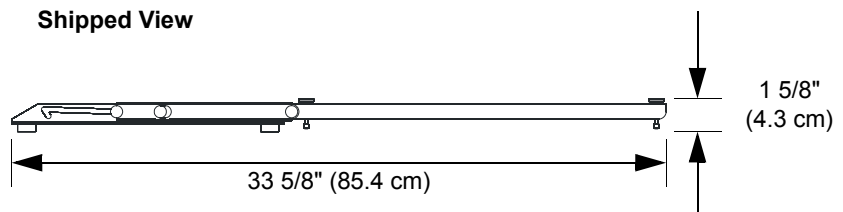

Table Stand for the SMART Board™ 640 Interactive Whiteboard

Specifications – Model TS640

Physical Specifications

Size (Open)	14" W × 27" H × 1 7/8" D (35.6 cm × 68.6 cm × 4.8 cm)
Size (Closed)	33 5/8" × 1 5/8" H × 1 7/8" D (85.4 cm × 4.3 cm × 4.8 cm)
Weight of Two Brackets	8 lb. (3.6 kg)
Shipping Weight	10 lb. (4.5 kg)
Shipping Size	36" W × 5" H × 3" D (91.4 cm × 12.7 cm × 7.6 cm)

Table stand shown with the 640 interactive whiteboard (not included)

All dimensions +/- 1/8" (3.2 mm). All weights +/- 2 lb. (0.9 kg).

Standard Features

Construction	Powder coated aluminum. Anti-skid rubber feet protect table surface from scratches.
Assembly	Mounts to a SMART Board 640 interactive whiteboard using thumbscrews. No tools required.
Storage	Fits in the 640 carrying bag or hard shipping case.

Dimensions

Installed View

Side View

Shipped View

SMART Order Number

TS640	Table stand for the SMART Board 640 interactive whiteboard
CB6	Firm sided carrying bag for the 640 (not included) and the TS640 (not included)
CBJ-640	Padded carrying bag for the 640 (not included) and the TS640 (not included)
HSCJ-640	Hard shipping case for the 640 (not included) and the TS640 (not included)
SB640CT	SMART Board 640 interactive whiteboard, TS640 table stand and CB6 firm sided carrying bag